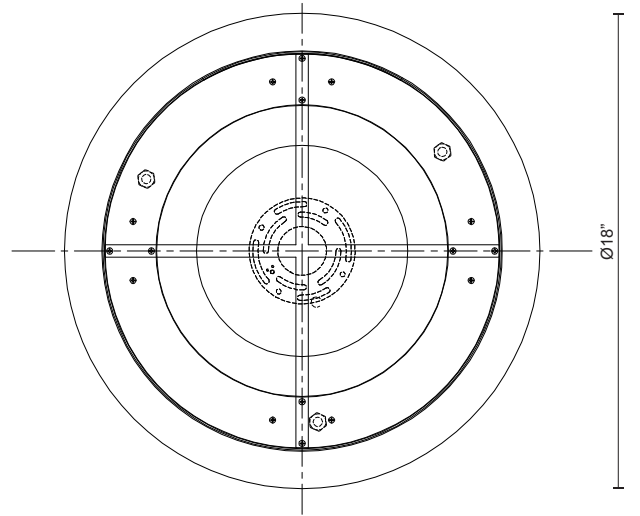

CUMULUS
FM80718
 FLUSH MOUNT

PROJECT

DESCRIPTION

A radiant torus of bright, even illumination. Available in a variety of sizes and as either a pendant or flush mount, these halos of light adapt to any setting. Eternal and substantial.

SPECIFICATION DETAILS

* For custom options, consult factory for details.

Fixture Dimensions	D18" x H3-7/8"
Light Source	LED with DC Driver
Wattage	27W
Total Lumens	2835lm
Delivered Lumens	WH-2655lm
Voltage	120V
Color Temperature	3000K
CRI (Ra)	90CRI
Optional Color Temps	2700K - 5000K Available, Minimum Order Quantities Apply
LED Rated Life	50,000 hours
Dimming	100% - 10%, TRIAC or ELV Dimmer (Not Included)
Diffuser Details	White Acrylic Diffuser
Location	Dry
Warranty	5 Years
Mounting Style	All Orientation; Ceiling and Wall;
CEC Title 24 JA8	Yes, JA8-19
Canopy Dimensions	D15" x H1-3/8"
Finish Option(s)	White