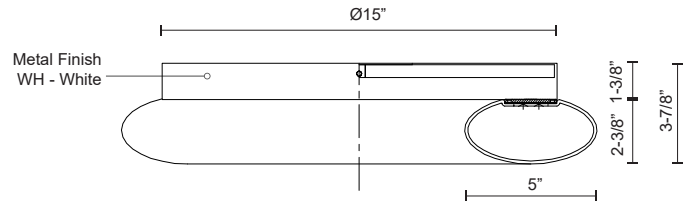

CUMULUS
FM80718
 FLUSH MOUNT

PROJECT

DESCRIPTION

A radiant torus of bright, even illumination. Available in a variety of sizes and as either a pendant or flush mount, these halos of light adapt to any setting. Eternal and substantial.

SPECIFICATION DETAILS

* For custom options, consult factory for details.

Fixture Dimensions	D18" x H3-7/8"
Light Source	LED with DC Driver
Wattage	27W
Total Lumens	2835lm
Delivered Lumens	WH-2655lm
Voltage	120V
Color Temperature	3000K
CRI (Ra)	90CRI
Optional Color Temps	2700K - 5000K Available, Minimum Order Quantities Apply
LED Rated Life	50,000 hours
Dimming	100% - 10%, TRIAC or ELV Dimmer (Not Included)
Diffuser Details	White Acrylic Diffuser
Location	Dry
Warranty	5 Years
Mounting Style	All Orientation; Ceiling and Wall;
CEC Title 24 JA8	Yes, JA8-19
Canopy Dimensions	D15" x H1-3/8"
Finish Option(s)	White